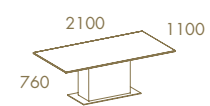

*Imperador Plus
& Imperador*

—
*Imperador
Plus*

IMPERADOR PLUS TV Unit · RIVIERA Coffee Table

—
*Imperador
Plus*

HALF MOON Sofa

QUANTUM Side Table - BOHÉME Tub Chair - RIVIERA Support Table

*Sophisticated neutral lacquers,
gold and silver leafing and
an endless variety of finish options add
glamour and individuality
to furniture that is truly bespoke.*

*Imperador
Plus*

TOPAZE II Rect. Ext. Dining Table · BERLIM Chair · Bench

MEDIALE Fixed Top Dining Table · MEDIALE Chair

VALENTINO Rect. Ext. Dining Table · BERLIM Chair

MEDIALE Rect. Ext. Dining Table · AURA Chair