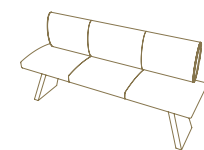

*Imperador Plus
& Imperador*

—
*Imperador
Plus*

IMPERADOR PLUS TV Unit · RIVIERA Coffee Table

—
*Imperador
Plus*

HALF MOON Sofa

QUANTUM Side Table - BOHÉME Tub Chair - RIVIERA Support Table

*Sophisticated neutral lacquers,
gold and silver leafing and
an endless variety of finish options add
glamour and individuality
to furniture that is truly bespoke.*

*Imperador
Plus*

TOPAZE II Rect. Ext. Dining Table · BERLIM Chair · Bench

MEDIALE Fixed Top Dining Table · MEDIALE Chair

VALENTINO Rect. Ext. Dining Table · BERLIM Chair

MEDIALE Rect. Ext. Dining Table · AURA Chair

IMPERADOR PLUS Sideboard

IMPERADOR PLUS Right and Left Vitreen

Imperador

IMPERADOR 3 Doors Sideboard · IMPERADOR Sideboard Mirror
 IMPERADOR Rect. Dining Table 2.20 · MADISON Chair

IMPERADOR Round Dining Table 1.50 · EMMA Chair