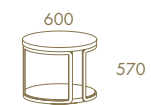

*Imperador Plus
& Imperador*

—
*Imperador
Plus*

IMPERADOR PLUS TV Unit · RIVIERA Coffee Table

—
*Imperador
Plus*

HALF MOON Sofa

QUANTUM Side Table - BOHÉME Tub Chair - RIVIERA Support Table

*Sophisticated neutral lacquers,
gold and silver leafing and
an endless variety of finish options add
glamour and individuality
to furniture that is truly bespoke.*

*Imperador
Plus*

TOPAZE II Rect. Ext. Dining Table · BERLIM Chair · Bench

MEDIALE Fixed Top Dining Table · MEDIALE Chair

VALENTINO Rect. Ext. Dining Table · BERLIM Chair

MEDIALE Rect. Ext. Dining Table · AURA Chair