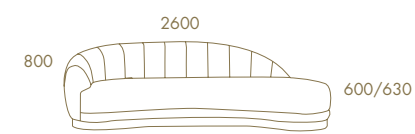

*Imperador Plus
& Imperador*

—
*Imperador
Plus*

IMPERADOR PLUS TV Unit · RIVIERA Coffee Table

—
*Imperador
Plus*

HALF MOON Sofa

QUANTUM Side Table - BOHÉME Tub Chair - RIVIERA Support Table

*Sophisticated neutral lacquers,
gold and silver leafing and
an endless variety of finish options add
glamour and individuality
to furniture that is truly bespoke.*

*Imperador
Plus*

TOPAZE II Rect. Ext. Dining Table · BERLIM Chair · Bench

MEDIALE Fixed Top Dining Table · MEDIALE Chair

VALENTINO Rect. Ext. Dining Table · BERLIM Chair

MEDIALE Rect. Ext. Dining Table · AURA Chair