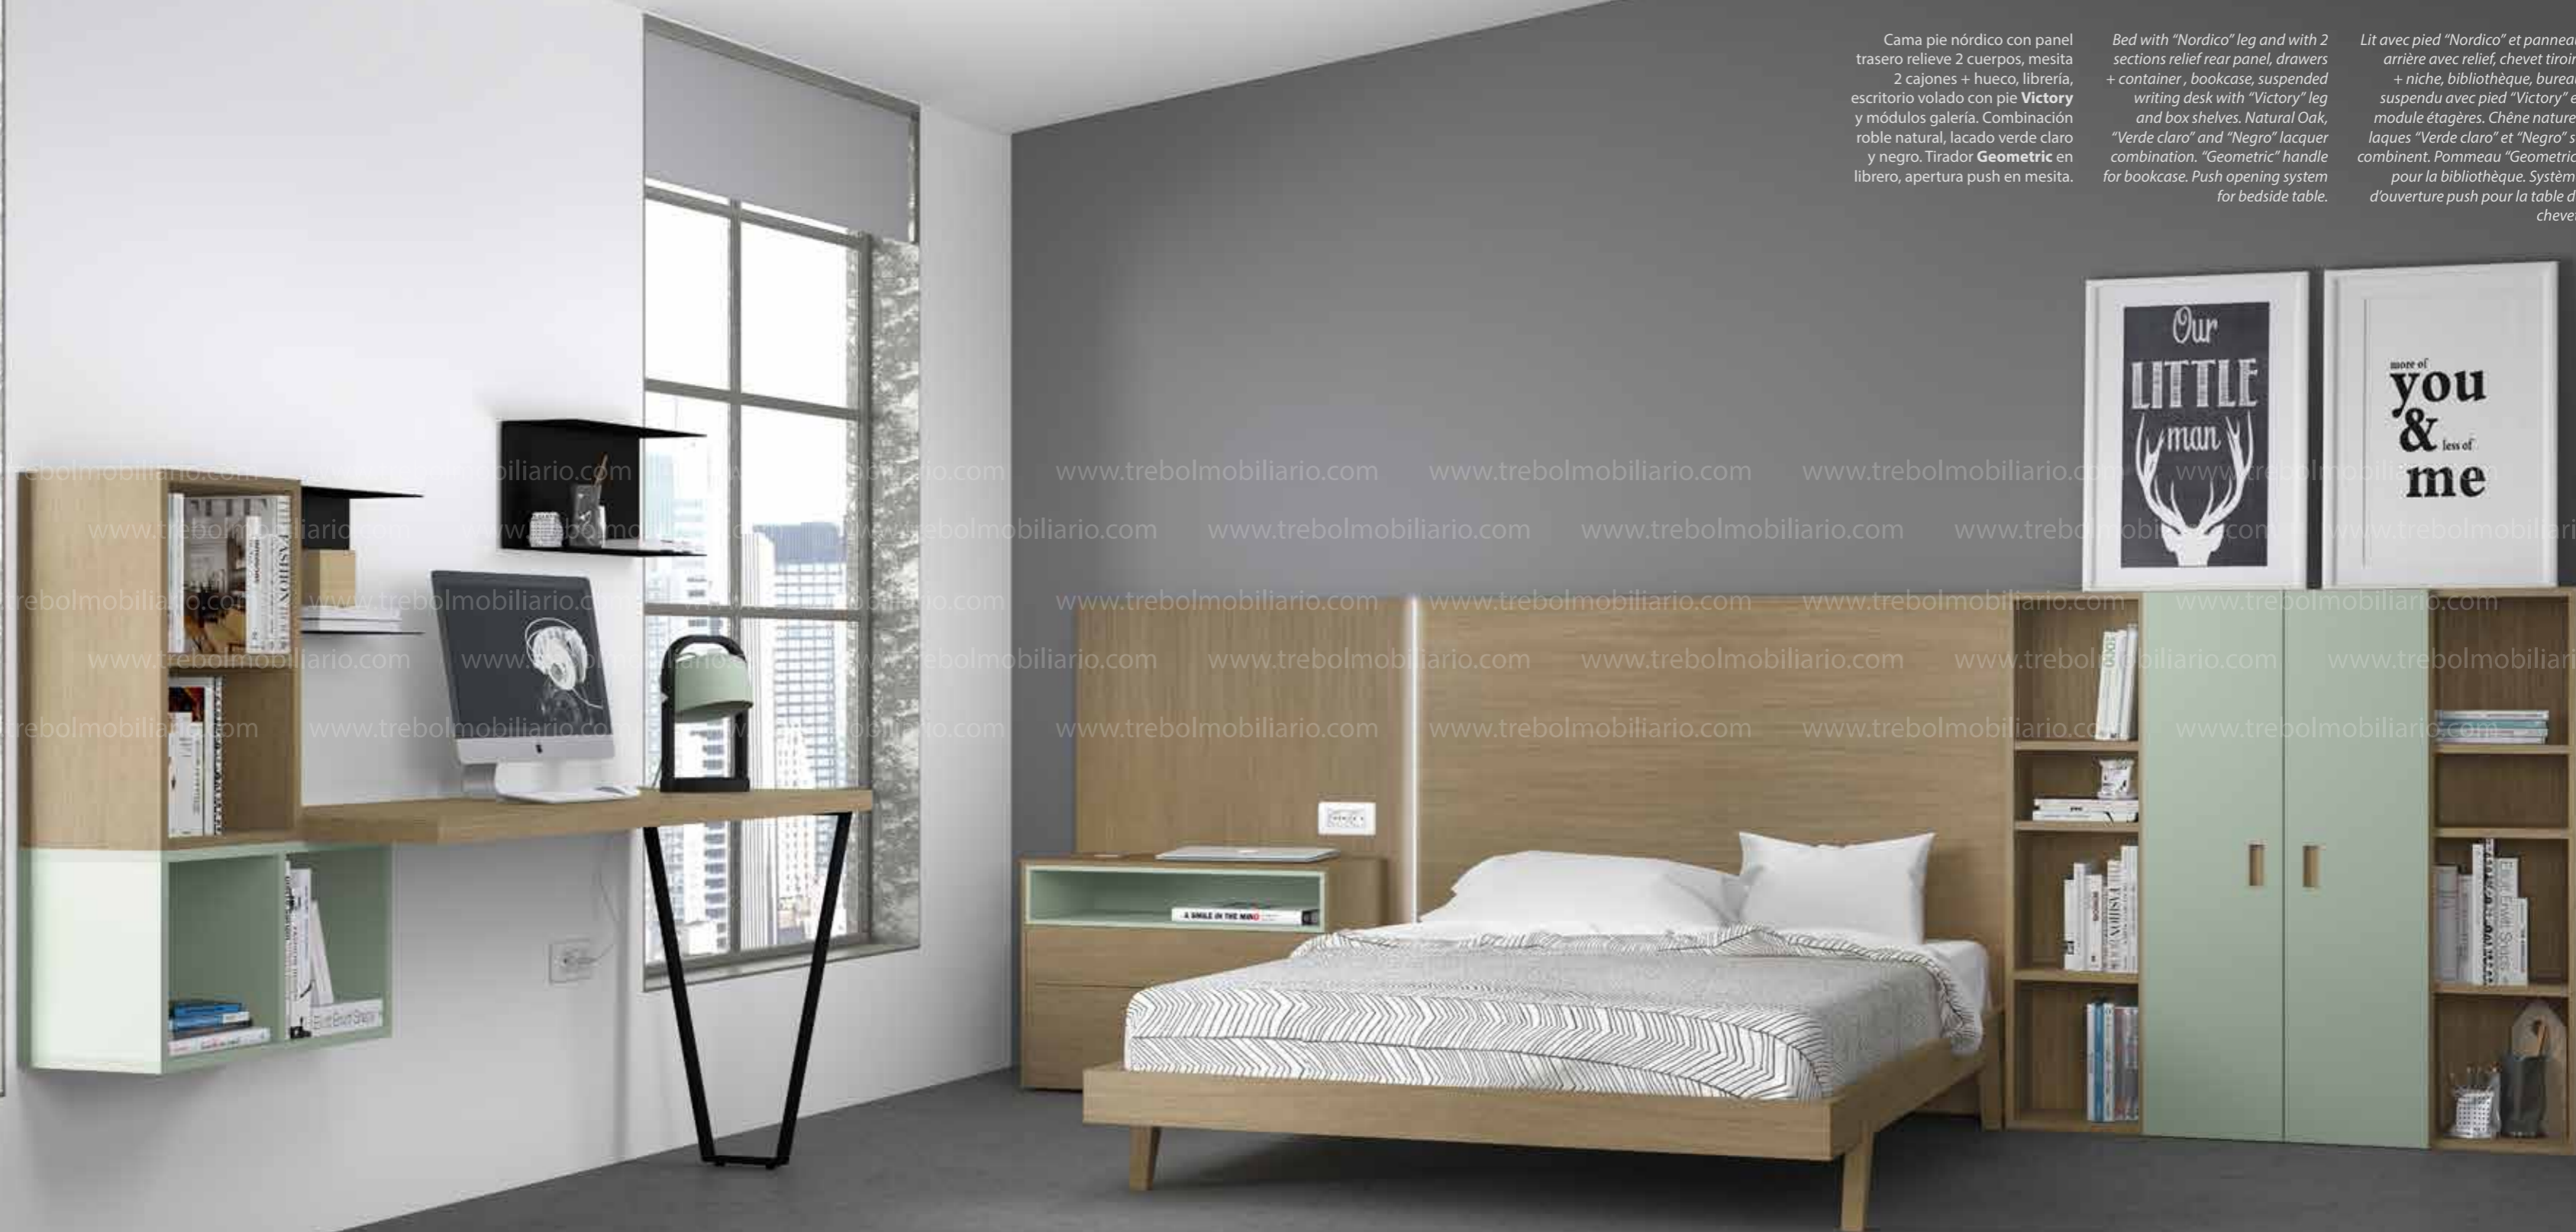

- verde oliva G113
- roble natural G301
- negro mate G119

Cama pie nórdico con panel trasero relieve 2 cuerpos, mesita 2 cajones + hueco, librería, escritorio volado con pie **Victory** y módulos galería. Combinación roble natural, lacado verde claro y negro. Tirador **Geometric** en librero, apertura push en mesita.

Bed with "Nordico" leg and with 2 sections relief rear panel, drawers + container, bookcase, suspended writing desk with "Victory" leg and box shelves. Natural Oak, "Verde claro" and "Negro" lacquer combination. "Geometric" handle for bookcase. Push opening system for bedside table.

Lit avec pied "Nordico" et panneau arrière avec relief, chevet tiroirs + niche, bibliothèque, bureau suspendu avec pied "Victory" et module étagères. Chêne naturel, laques "Verde claro" et "Negro" se combinent. Pommeau "Geometric" pour la bibliothèque. Système d'ouverture push pour la table de chevet.