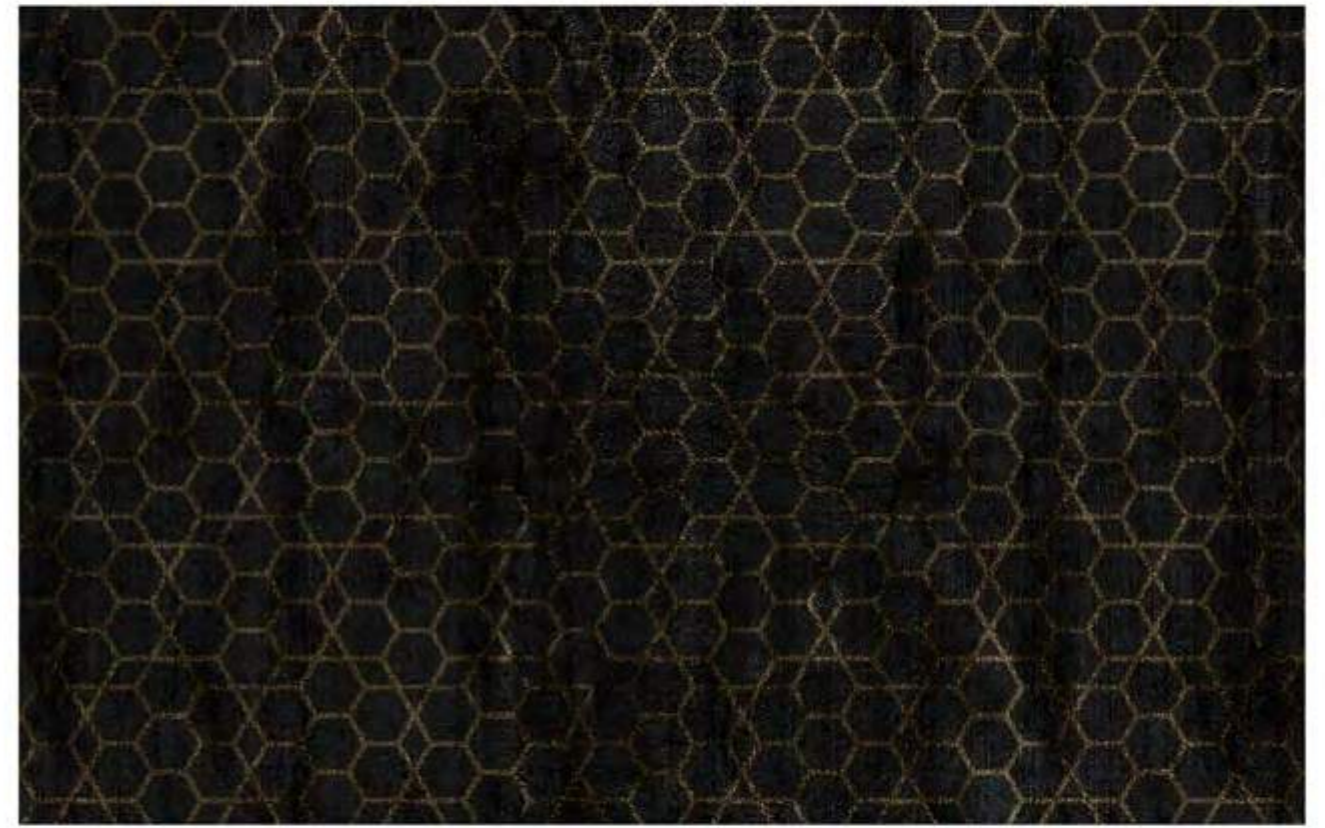

SAGMEISTER
RUG

DIMENSIONS: w: 300 cm | 118" h: 200 cm | 78.7"

MATERIALS: Hand-Tufted Rug (velvet 12 mm)