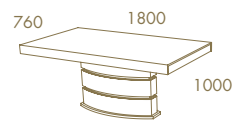

Sunset

SUNSET Rect. Fixed Top Dining Table · CLUB Chair
ELY Console · ELY Console Mirror

Gaudi

GAUDI Rect. Ext. Dining Table
GAUDI Chair

—
*Sunset with
Gaudi Column*

SUNSET Fixed Top With Gaudi Column Dining Table
CLUB Chair · BOGO Sideboard

—
Sunset

SUNSET Fixed Top With Gaudi Column Dining Table
SHELL Chair
SUNSET 2,20 Sideboard
SUNSET High Bar Unit
RIVIERA Sideboard Mirror

SUNSET Fixed Top With Gaudi Column Dining Table · SHELL Chair
SUNSET 2,20 Sideboard · SUNSET High Bar Unit · RIVIERA Sideboard Mirror

—
Sunset

SUNSET Round Dining Table
SUNSET Chair
SUNSET 2,20 Sideboard
SUNSET Sideboard Mirror
SUNSET High Bar Unit

SUNSET Round Dining Table
SUNSET Chair

SUNSET 2,20 Sideboard · SUNSET Sideboard Mirror

—
Sunset