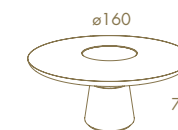

—
Sunset

SUNSET Fixed Top With Gaudi Column Dining Table
SHELL Chair
SUNSET 2,20 Sideboard
SUNSET High Bar Unit
RIVIERA Sideboard Mirror

SUNSET Fixed Top With Gaudi Column Dining Table · SHELL Chair
SUNSET 2,20 Sideboard · SUNSET High Bar Unit · RIVIERA Sideboard Mirror

—
Sunset

SUNSET Round Dining Table
SUNSET Chair
SUNSET 2,20 Sideboard
SUNSET Sideboard Mirror
SUNSET High Bar Unit

SUNSET Round Dining Table
SUNSET Chair

SUNSET 2,20 Sideboard · SUNSET Sideboard Mirror

—
Sunset