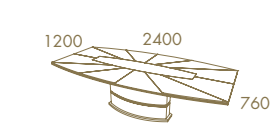

Sunset

SUNSET Rect. Fixed Top Dining Table · CLUB Chair
ELY Console · ELY Console Mirror

Gaudi

GAUDI Rect. Ext. Dining Table
GAUDI Chair

—
*Sunset with
Gaudi Column*

SUNSET Fixed Top With Gaudi Column Dining Table
CLUB Chair · BOGO Sideboard

—
Sunset

SUNSET Fixed Top With Gaudi Column Dining Table
SHELL Chair
SUNSET 2,20 Sideboard
SUNSET High Bar Unit
RIVIERA Sideboard Mirror

SUNSET Fixed Top With Gaudi Column Dining Table · SHELL Chair
SUNSET 2,20 Sideboard · SUNSET High Bar Unit · RIVIERA Sideboard Mirror