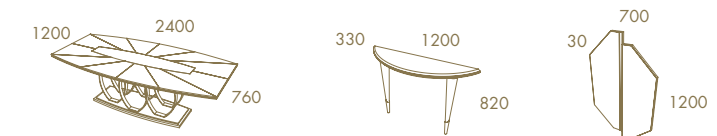

Sunset

SUNSET Rect. Fixed Top Dining Table · CLUB Chair
ELY Console · ELY Console Mirror

Gaudi

GAUDI Rect. Ext. Dining Table
GAUDI Chair

—
*Sunset with
Gaudi Column*

SUNSET Fixed Top With Gaudi Column Dining Table
CLUB Chair · BOGO Sideboard