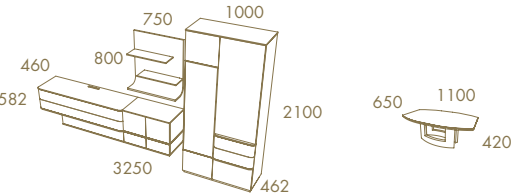

Diabolo

DIABOLO Living Wall Unit A
 CURVE Coffee Table

CURVE Dining Table
 MEDIALE Chair
 DIABOLO Bar
 DIABOLO Sideboard 1800

Diabolo

DIABOLO Sideboard 2000 · CURVE Dining Table · DIABOLO Chair

*Mystifying the artistry and the
functionality through clean lines
and beautiful finishes*