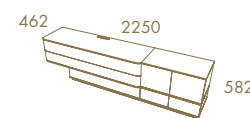

Diabolo

DIABOLO Living Wall Unit A
 CURVE Coffee Table

CURVE Dining Table
 MEDIALE Chair
 DIABOLO Bar
 DIABOLO Sideboard 1800

Diabolo

DIABOLO Sideboard 2000 · CURVE Dining Table · DIABOLO Chair

*Mystifying the artistry and the
functionality through clean lines
and beautiful finishes*