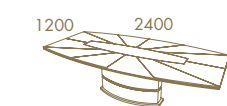

Sunset

SUNSET Rect. Fixed Top Dining Table · CLUB Chair
ELY Console · ELY Console Mirror

Gaudi

GAUDI Rect. Ext. Dining Table
GAUDI Chair

—
*Sunset with
Gaudi Column*

SUNSET Fixed Top With Gaudi Column Dining Table
CLUB Chair · BOGO Sideboard

—
Sunset

SUNSET Fixed Top With Gaudi Column Dining Table
SHELL Chair
SUNSET 2,20 Sideboard
SUNSET High Bar Unit
RIVIERA Sideboard Mirror

SUNSET Fixed Top With Gaudi Column Dining Table · SHELL Chair
SUNSET 2,20 Sideboard · SUNSET High Bar Unit · RIVIERA Sideboard Mirror