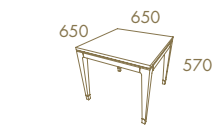

—
Sunset

SUNSET Round Dining Table
SUNSET Chair
SUNSET 2,20 Sideboard
SUNSET Sideboard Mirror
SUNSET High Bar Unit

SUNSET Round Dining Table
SUNSET Chair

SUNSET 2,20 Sideboard · SUNSET Sideboard Mirror

—
Sunset

SUNSET 1,80 TV Base
SUNSET Round Support Table
SUNSET Coffee Table
AVANTGARD sofa

*A place where comfort
meets high quality,
exquisite design and smooth lines*

Club

Page 44 CLUB Small Coffee Table
AVANTGARDE Sofa