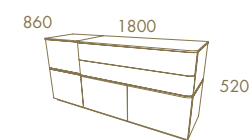

Diabolo

DIABOLO Living Wall Unit A
 CURVE Coffee Table

CURVE Dining Table
 MEDIALE Chair
 DIABOLO Bar
 DIABOLO Sideboard 1800

Diabolo

DIABOLO Sideboard 2000 · CURVE Dining Table · DIABOLO Chair

*Mystifying the artistry and the
functionality through clean lines
and beautiful finishes*

Curve

—
Curve

CURVE Sideboard 2300 · CURVE Mirror · CURVE Dining Table
CURVE 205 Vitreen · CURVE Chair

Page 80 CURVE Sideboard 2300 · CURVE Mirror · CURVE Dining Table
CURVE 205 Vitreen · CURVE Chair

—
Curve