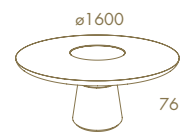

—
Sunset

SUNSET Fixed Top With Gaudi Column Dining Table
SHELL Chair
SUNSET 2,20 Sideboard
SUNSET High Bar Unit
RIVIERA Sideboard Mirror

SUNSET Fixed Top With Gaudi Column Dining Table · SHELL Chair
SUNSET 2,20 Sideboard · SUNSET High Bar Unit · RIVIERA Sideboard Mirror

—
Sunset

SUNSET Round Dining Table
SUNSET Chair
SUNSET 2,20 Sideboard
SUNSET Sideboard Mirror
SUNSET High Bar Unit

SUNSET Round Dining Table
SUNSET Chair

SUNSET 2,20 Sideboard · SUNSET Sideboard Mirror

—
Sunset