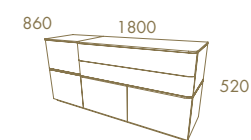

Diabolo

DIABOLO Living Wall Unit A
 CURVE Coffee Table

CURVE Dining Table
 MEDIALE Chair
 DIABOLO Bar
 DIABOLO Sideboard 1800

Diabolo

DIABOLO Sideboard 2000 · CURVE Dining Table · DIABOLO Chair

*Mystifying the artistry and the
functionality through clean lines
and beautiful finishes*

Curve

—
Curve

CURVE Sideboard 2300 · CURVE Mirror · CURVE Dining Table
CURVE 205 Vitreen · CURVE Chair

Page 80 CURVE Sideboard 2300 · CURVE Mirror · CURVE Dining Table
CURVE 205 Vitreen · CURVE Chair

—
Curve