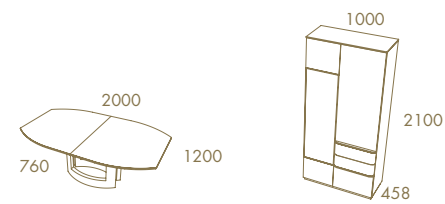

Diabolo

DIABOLO Living Wall Unit A
 CURVE Coffee Table

CURVE Dining Table
 MEDIALE Chair
 DIABOLO Bar
 DIABOLO Sideboard 1800

Diabolo

DIABOLO Sideboard 2000 · CURVE Dining Table · DIABOLO Chair

*Mystifying the artistry and the
functionality through clean lines
and beautiful finishes*

Curve

—
Curve

CURVE Sideboard 2300 · CURVE Mirror · CURVE Dining Table
CURVE 205 Vitreen · CURVE Chair

Page 80 CURVE Sideboard 2300 · CURVE Mirror · CURVE Dining Table
CURVE 205 Vitreen · CURVE Chair

—
Curve