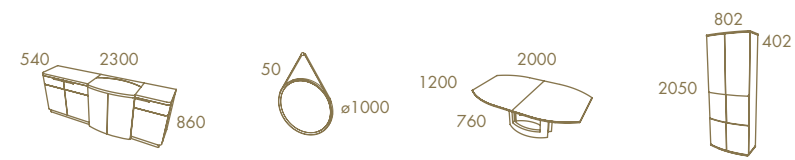

Diabolo

DIABOLO Living Wall Unit A
 CURVE Coffee Table

CURVE Dining Table
 MEDIALE Chair
 DIABOLO Bar
 DIABOLO Sideboard 1800

Diabolo

DIABOLO Sideboard 2000 · CURVE Dining Table · DIABOLO Chair

*Mystifying the artistry and the
functionality through clean lines
and beautiful finishes*

Curve

—
Curve

CURVE Sideboard 2300 · CURVE Mirror · CURVE Dining Table
CURVE 205 Vitreen · CURVE Chair

Page 80 CURVE Sideboard 2300 · CURVE Mirror · CURVE Dining Table
CURVE 205 Vitreen · CURVE Chair

—
Curve