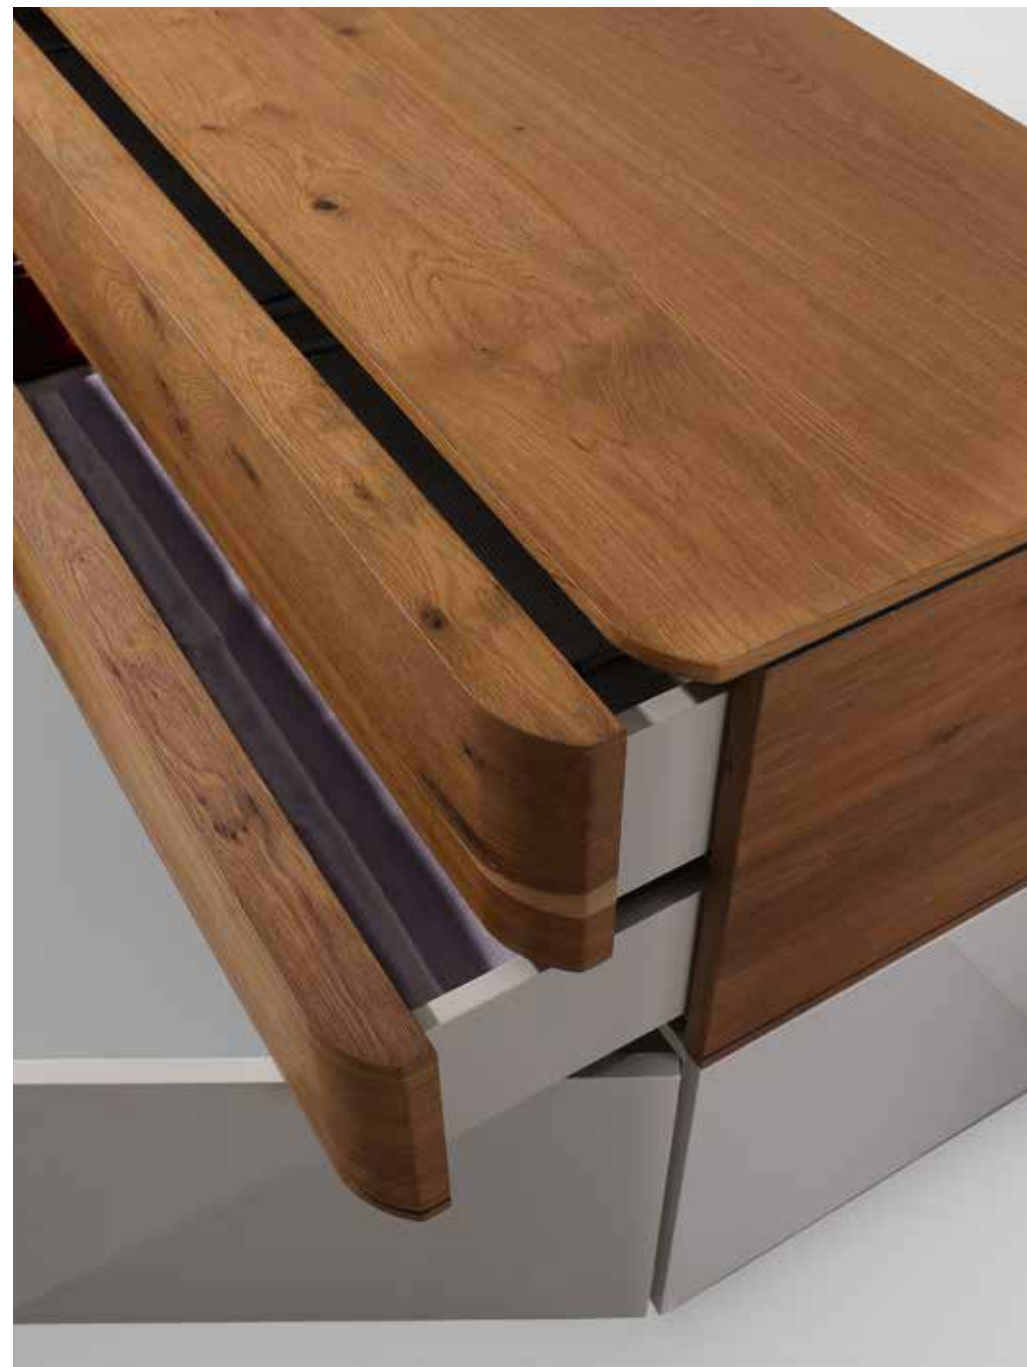

Diabolo

DIABOLO Living Wall Unit A
 CURVE Coffee Table

CURVE Dining Table
 MEDIALE Chair
 DIABOLO Bar
 DIABOLO Sideboard 1800

Diabolo

DIABOLO Sideboard 2000 · CURVE Dining Table · DIABOLO Chair

*Mystifying the artistry and the
functionality through clean lines
and beautiful finishes*

Curve

—
Curve

CURVE Sideboard 2300 · CURVE Mirror · CURVE Dining Table
CURVE 205 Vitreen · CURVE Chair

Page 80 CURVE Sideboard 2300 · CURVE Mirror · CURVE Dining Table
CURVE 205 Vitreen · CURVE Chair

—
Curve