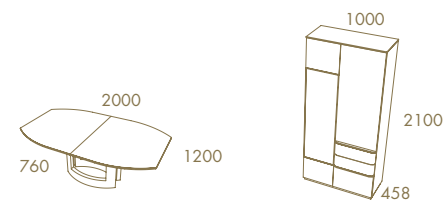

Jade

—  
*Sunset*

MADISON Bookshelves · SHELL Tub Chair

*The extraordinary beauty  
of simple lines that exhale elegance*

*Diabolo*

*Diabolo*

DIABOLO Living Wall Unit A  
 CURVE Coffee Table

CURVE Dining Table  
 MEDIALE Chair  
 DIABOLO Bar  
 DIABOLO Sideboard 1800