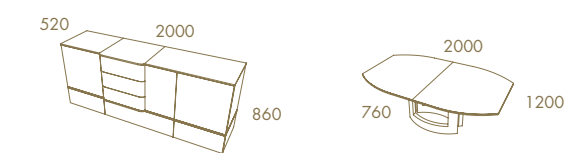

DIABOLO Sideboard 2000 · CURVE Dining Table · DIABOLO Chair