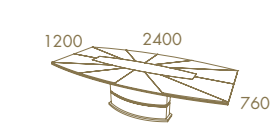

*Sunset*

SUNSET Rect. Fixed Top Dining Table · CLUB Chair  
ELY Console · ELY Console Mirror

*Gaudi*

GAUDI Rect. Ext. Dining Table  
GAUDI Chair

—  
*Sunset with  
Gaudi Column*

SUNSET Fixed Top With Gaudi Column Dining Table  
CLUB Chair · BOGO Sideboard

—  
*Sunset*

SUNSET Fixed Top With Gaudi Column Dining Table  
SHELL Chair  
SUNSET 2,20 Sideboard  
SUNSET High Bar Unit  
RIVIERA Sideboard Mirror

SUNSET Fixed Top With Gaudi Column Dining Table · SHELL Chair  
 SUNSET 2,20 Sideboard · SUNSET High Bar Unit · RIVIERA Sideboard Mirror