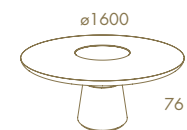

—  
*Sunset*

SUNSET Fixed Top With Gaudi Column Dining Table  
SHELL Chair  
SUNSET 2,20 Sideboard  
SUNSET High Bar Unit  
RIVIERA Sideboard Mirror

SUNSET Fixed Top With Gaudi Column Dining Table · SHELL Chair  
 SUNSET 2,20 Sideboard · SUNSET High Bar Unit · RIVIERA Sideboard Mirror

—  
*Sunset*

SUNSET Round Dining Table  
SUNSET Chair  
SUNSET 2,20 Sideboard  
SUNSET Sideboard Mirror  
SUNSET High Bar Unit

SUNSET Round Dining Table  
SUNSET Chair

SUNSET 2,20 Sideboard · SUNSET Sideboard Mirror