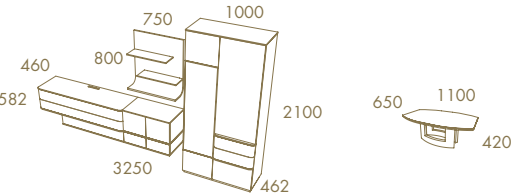

Jade

—  
*Sunset*

MADISON Bookshelves · SHELL Tub Chair

*The extraordinary beauty  
of simple lines that exhale elegance*

*Diabolo*

*Diabolo*

DIABOLO Living Wall Unit A  
 CURVE Coffee Table

CURVE Dining Table  
 MEDIALE Chair  
 DIABOLO Bar  
 DIABOLO Sideboard 1800