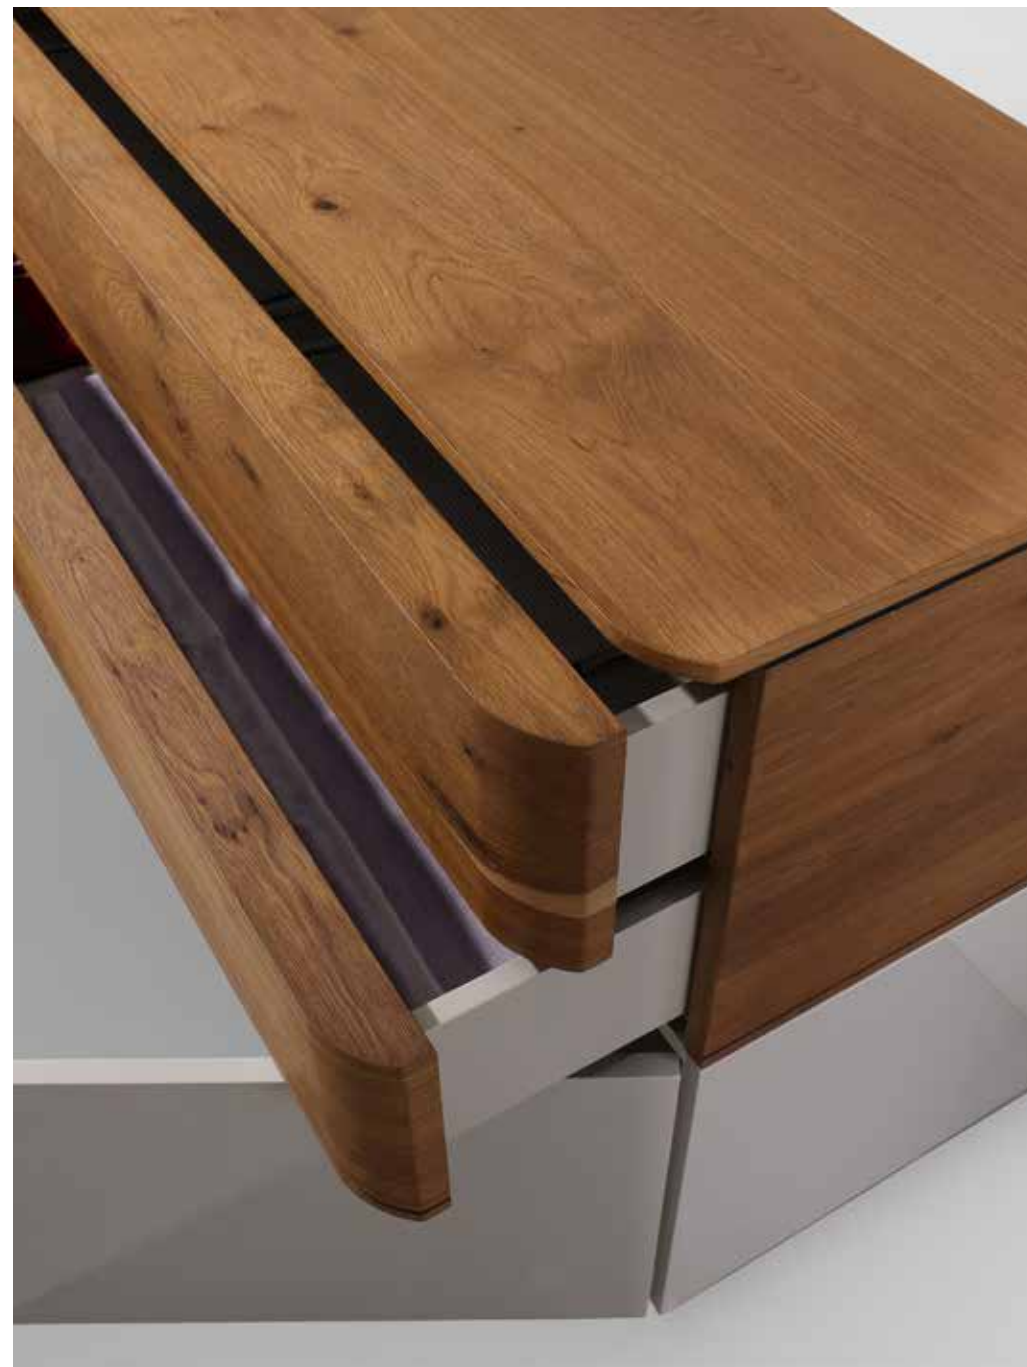

Jade

—  
*Sunset*

MADISON Bookshelves · SHELL Tub Chair

*The extraordinary beauty  
of simple lines that exhale elegance*

*Diabolo*

*Diabolo*

DIABOLO Living Wall Unit A  
 CURVE Coffee Table

CURVE Dining Table  
 MEDIALE Chair  
 DIABOLO Bar  
 DIABOLO Sideboard 1800

Diabolo

DIABOLO Sideboard 2000 · CURVE Dining Table · DIABOLO Chair

*Mystifying the artistry and the  
functionality through clean lines  
and beautiful finishes*

*Curve*

—  
*Curve*

CURVE Sideboard 2300 · CURVE Mirror · CURVE Dining Table  
CURVE 205 Vitreen · CURVE Chair