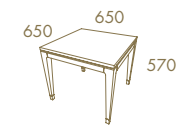

—  
*Sunset*

SUNSET Round Dining Table  
SUNSET Chair  
SUNSET 2,20 Sideboard  
SUNSET Sideboard Mirror  
SUNSET High Bar Unit

SUNSET Round Dining Table  
SUNSET Chair

SUNSET 2,20 Sideboard · SUNSET Sideboard Mirror

—  
*Sunset*

SUNSET 1,80 TV Base  
SUNSET Round Support Table  
SUNSET Coffee Table  
AVANTGARD sofa

*A place where comfort  
meets high quality,  
exquisite design and smooth lines*

*Club*

Page 44 CLUB Small Coffee Table  
AVANTGARDE Sofa