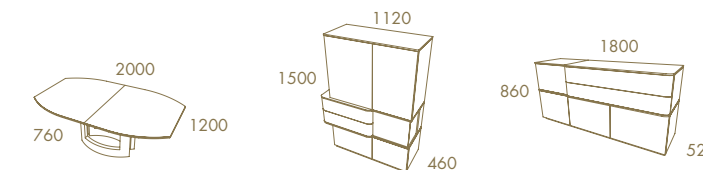

Jade

—  
*Sunset*

MADISON Bookshelves · SHELL Tub Chair

*The extraordinary beauty  
of simple lines that exhale elegance*

*Diabolo*

*Diabolo*

DIABOLO Living Wall Unit A  
 CURVE Coffee Table

CURVE Dining Table  
 MEDIALE Chair  
 DIABOLO Bar  
 DIABOLO Sideboard 1800

Diabolo

DIABOLO Sideboard 2000 · CURVE Dining Table · DIABOLO Chair

*Mystifying the artistry and the  
functionality through clean lines  
and beautiful finishes*

*Curve*

—  
*Curve*

CURVE Sideboard 2300 · CURVE Mirror · CURVE Dining Table  
CURVE 205 Vitreen · CURVE Chair