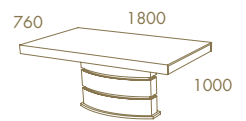

*Sunset*

SUNSET Rect. Fixed Top Dining Table · CLUB Chair  
ELY Console · ELY Console Mirror

*Gaudi*

GAUDI Rect. Ext. Dining Table  
GAUDI Chair

—  
*Sunset with  
Gaudi Column*

SUNSET Fixed Top With Gaudi Column Dining Table  
CLUB Chair · BOGO Sideboard

—  
*Sunset*

SUNSET Fixed Top With Gaudi Column Dining Table  
SHELL Chair  
SUNSET 2,20 Sideboard  
SUNSET High Bar Unit  
RIVIERA Sideboard Mirror

SUNSET Fixed Top With Gaudi Column Dining Table · SHELL Chair  
 SUNSET 2,20 Sideboard · SUNSET High Bar Unit · RIVIERA Sideboard Mirror