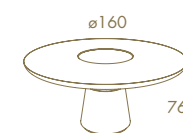

—  
*Sunset*

SUNSET Fixed Top With Gaudi Column Dining Table  
SHELL Chair  
SUNSET 2,20 Sideboard  
SUNSET High Bar Unit  
RIVIERA Sideboard Mirror

SUNSET Fixed Top With Gaudi Column Dining Table · SHELL Chair  
 SUNSET 2,20 Sideboard · SUNSET High Bar Unit · RIVIERA Sideboard Mirror

—  
*Sunset*

SUNSET Round Dining Table  
SUNSET Chair  
SUNSET 2,20 Sideboard  
SUNSET Sideboard Mirror  
SUNSET High Bar Unit

SUNSET Round Dining Table  
SUNSET Chair

SUNSET 2,20 Sideboard · SUNSET Sideboard Mirror