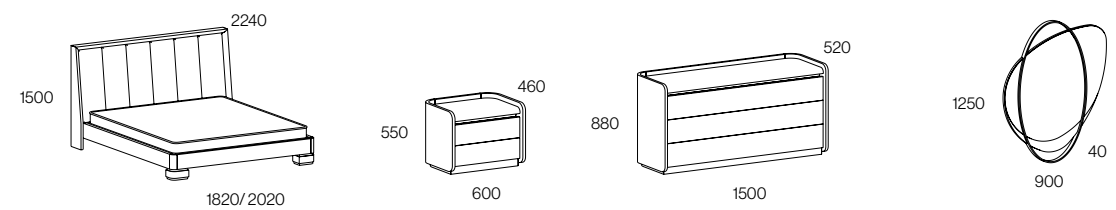

RIVIERA Bed | RIVIERA Bedside Table | RIVIERA Chest of Drawers
RIVIERA Bedroom Mirror