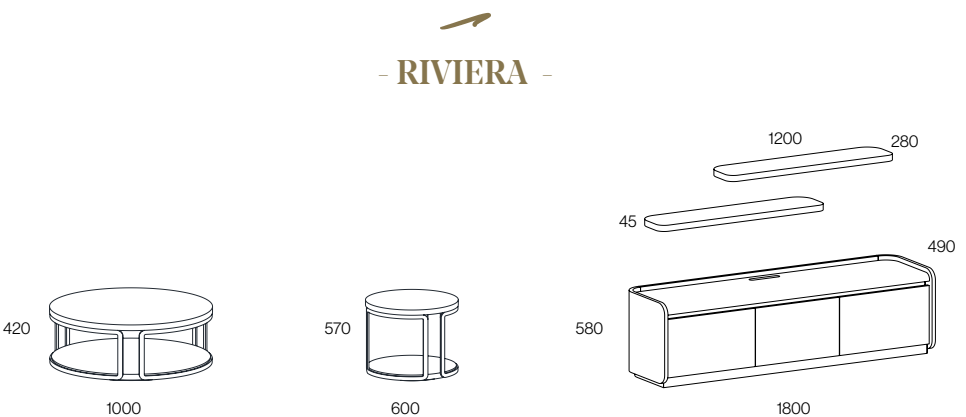

Riviera

- RIVIERA -

RIVIERA Sideboard 1.80 | RIVIERA Sideboard Mirror
RIVIERA Rect. Ext. Dining Table | RIVIERA Chair

RIVIERA Bar Unit

- RIVIERA -

RIVIERA Highboard | RIVIERA Round Ext. Dining Table | RIVIERA Chair

- RIVIERA -

RIVIERA Highboard | RIVIERA Sideboard 2.20

 - RIVIERA -

RIVIERA 4-Foot Rect. Ext. 2.20 Dining Table with 2 Extensions of 50cm with Glass or Ceramic Top
 RIVIERA Sideboard 2.20 | Miola Chair | Wesley Chair