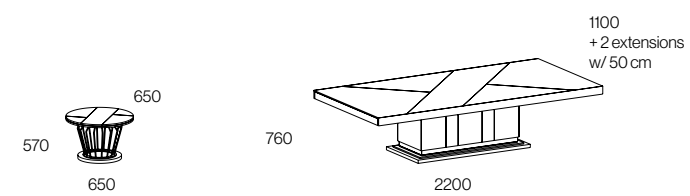

- RIVIERA -

RIVIERA Highboard | RIVIERA Sideboard 2.20

 - RIVIERA -

RIVIERA 4-Foot Rect. Ext. 2.20 Dining Table with 2 Extensions of 50cm with Glass or Ceramic Top
 RIVIERA Sideboard 2.20 | Miola Chair | Wesley Chair

Plaza
- PLAZA -

ALEAL®

Plaza
- PLAZA -

Plaza
- PLAZA -

PLAZA Round Support Coffee Table | PLAZA Rect. Ext. Dining Table | PLAZA Chair

PLAZA Sideboard 2.20 | PLAZA Sideboard Mirror

PLAZA Bar Unit

PLAZA Tv Unit 2.00
 PLAZA Round Coffee Table | PLAZA Round Side Coffee Table | Plaza Chair | PLAZA Library