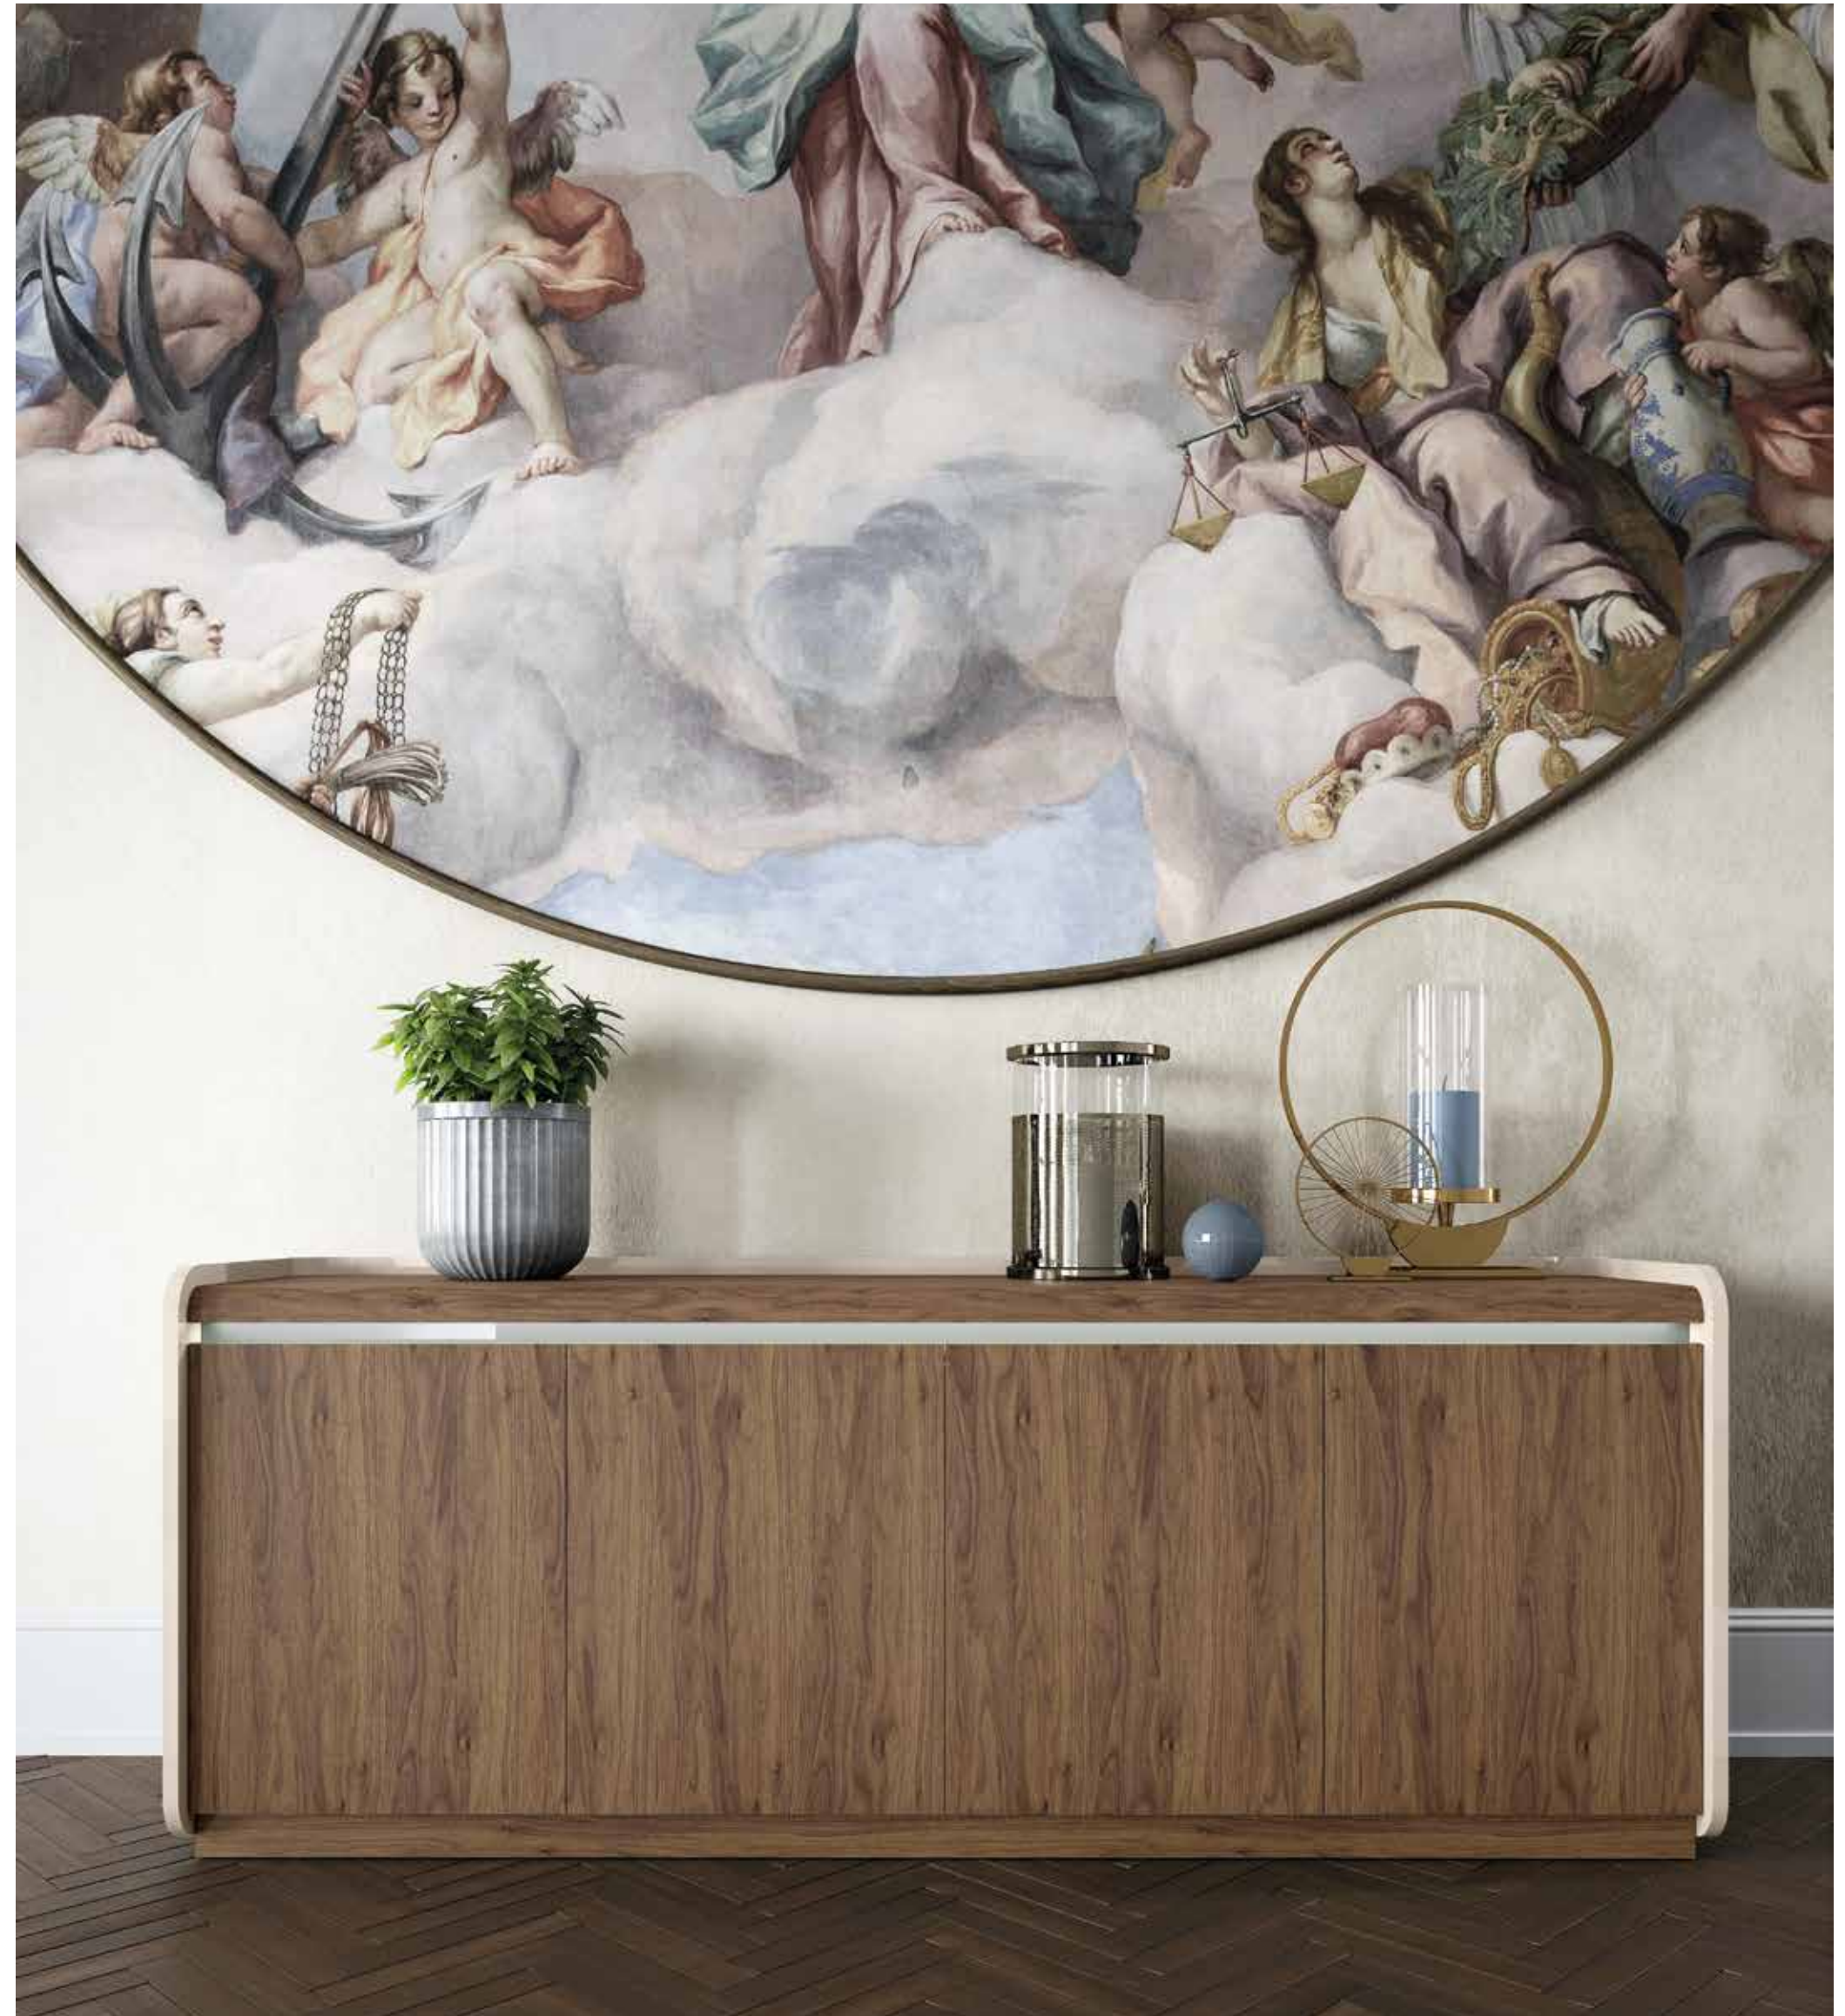

Riviera

- RIVIERA -

RIVIERA Sideboard 1.80 | RIVIERA Sideboard Mirror
RIVIERA Rect. Ext. Dining Table | RIVIERA Chair

RIVIERA Bar Unit

- RIVIERA -

RIVIERA Highboard | RIVIERA Round Ext. Dining Table | RIVIERA Chair

- RIVIERA -

RIVIERA Highboard | RIVIERA Sideboard 2.20

 - RIVIERA -

RIVIERA 4-Foot Rect. Ext. 2.20 Dining Table with 2 Extensions of 50cm with Glass or Ceramic Top
 RIVIERA Sideboard 2.20 | Miola Chair | Wesley Chair