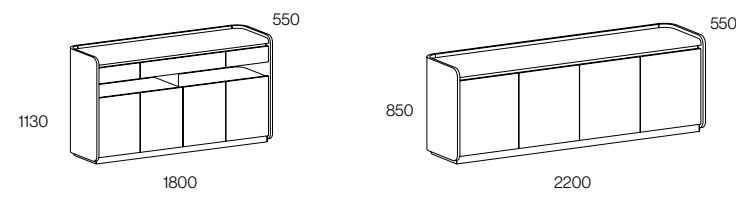

Riviera

- RIVIERA -

RIVIERA Sideboard 1.80 | RIVIERA Sideboard Mirror
RIVIERA Rect. Ext. Dining Table | RIVIERA Chair

RIVIERA Bar Unit

- RIVIERA -

RIVIERA Highboard | RIVIERA Round Ext. Dining Table | RIVIERA Chair

- RIVIERA -

RIVIERA Highboard | RIVIERA Sideboard 2.20

 - RIVIERA -

RIVIERA 4-Foot Rect. Ext. 2.20 Dining Table with 2 Extensions of 50cm with Glass or Ceramic Top
 RIVIERA Sideboard 2.20 | Miola Chair | Wesley Chair