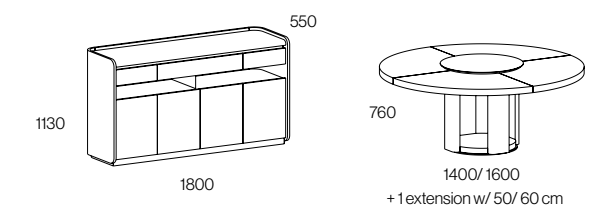

Riviera

- RIVIERA -

RIVIERA Sideboard 1.80 | RIVIERA Sideboard Mirror
RIVIERA Rect. Ext. Dining Table | RIVIERA Chair

RIVIERA Bar Unit

- RIVIERA -

RIVIERA Highboard | RIVIERA Round Ext. Dining Table | RIVIERA Chair

- RIVIERA -

RIVIERA Highboard | RIVIERA Sideboard 2.20

 - RIVIERA -

RIVIERA 4-Foot Rect. Ext. 2.20 Dining Table with 2 Extensions of 50cm with Glass or Ceramic Top
 RIVIERA Sideboard 2.20 | Miola Chair | Wesley Chair