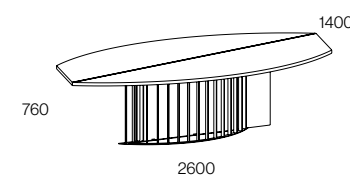

Plaza
- PLAZA -

ALEAL®

Plaza
- PLAZA -

Plaza
- PLAZA -

PLAZA Round Support Coffee Table | PLAZA Rect. Ext. Dining Table | PLAZA Chair

PLAZA Sideboard 2.20 | PLAZA Sideboard Mirror

PLAZA Bar Unit

PLAZA Tv Unit 2.00
 PLAZA Round Coffee Table | PLAZA Round Side Coffee Table | Plaza Chair | PLAZA Library

— PLAZA —

- PLAZA -

PLAZA Tv Unit 2.00
 PLAZA Round Coffee Table | PLAZA Round Side Coffee Table | Plaza Chair | PLAZA Low Armchair

Plaza

PLAZA Sofa

- PLAZA -

PLAZA Desk | PLAZA Library | JASMIN Chair

- PLAZA -

PLAZA Bed | PLAZA Bedside Table
 PLAZA Chest of Drawers | PLAZA Bedroom Mirror

- PLAZA -

PLAZA Console | PLAZA Console Mirror

ALEAL®

forus

- EDEN -

ÉDEN Top Dining Table (Limited Edition of 100 Pieces) | AVANTGARDE SIDEBOARD HG EBONY Fronts | DAISY Chair

MIOLA B WALL UNIT HG EBONY Fronts

Eden
- EDEN -

ÉDEN Top Dining Table Fixed (Limited Edition of 100 Pieces) | DAISY Chair

*The EDEN dining table has an unusual top in a tree leaf shape, a middle vein and a spiny
Ebony leaf that centers its inspiration on nature.
The polished brass base, with two distinctive faces, recalls the summer with trees of a leafy density
and the winter with austere vision of its naked branches.*